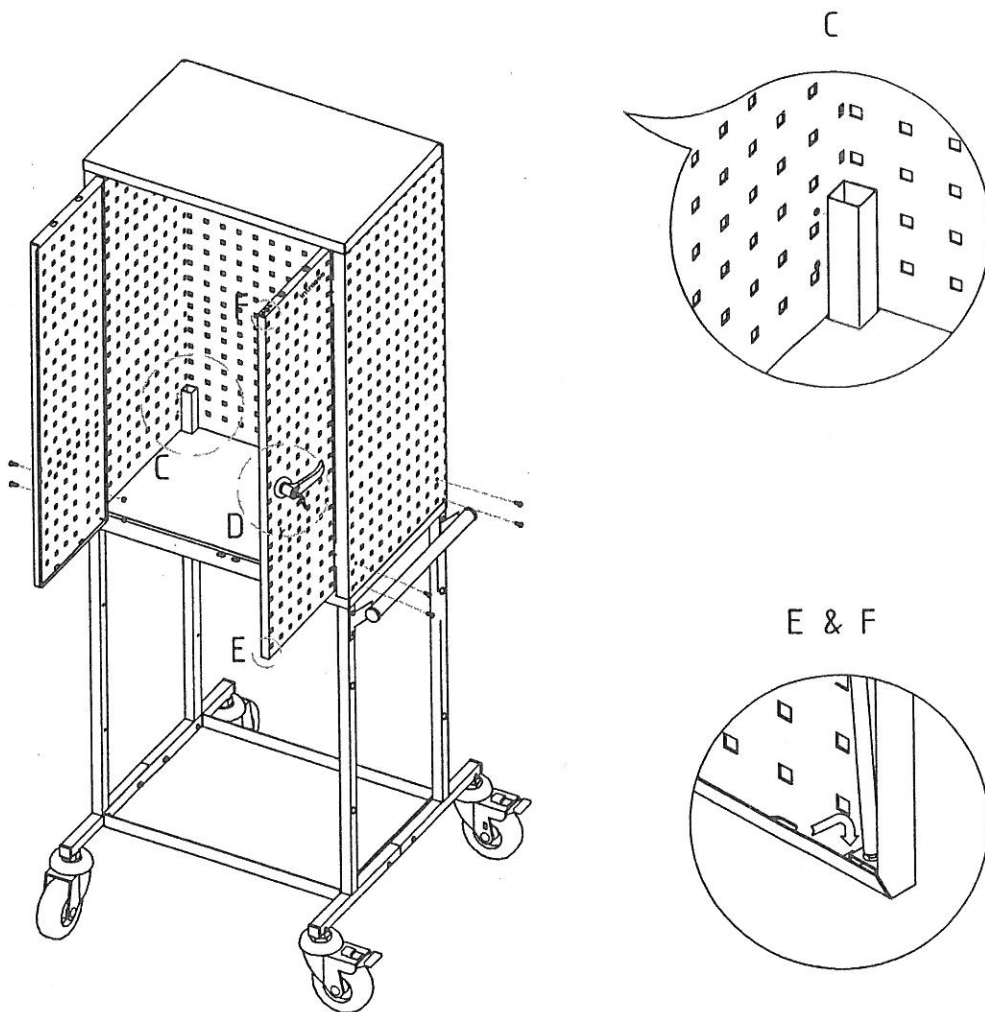

# Assembly Instructions

Name: TOOL TROLLEY PLUS

Page 1 of 2

Hardware list		
No.	Name	Q'ty
1	Screw: M6*40L	4
2	Screw: M6*20L	16
3	Screw: M8*15L	8
4	Hex bolt : M10*30L	4
5	Hex Nut M6	4
6	Plastic Plug	2
7	Plastic Plug	4
8	Wheel 125	4
9	Lock	1
10	M8	1
11	M5	1
12	M4	1

# Assembly Instructions

Name: TOOL TROLLEY PLUS

Page 2 of 2

E & F

D