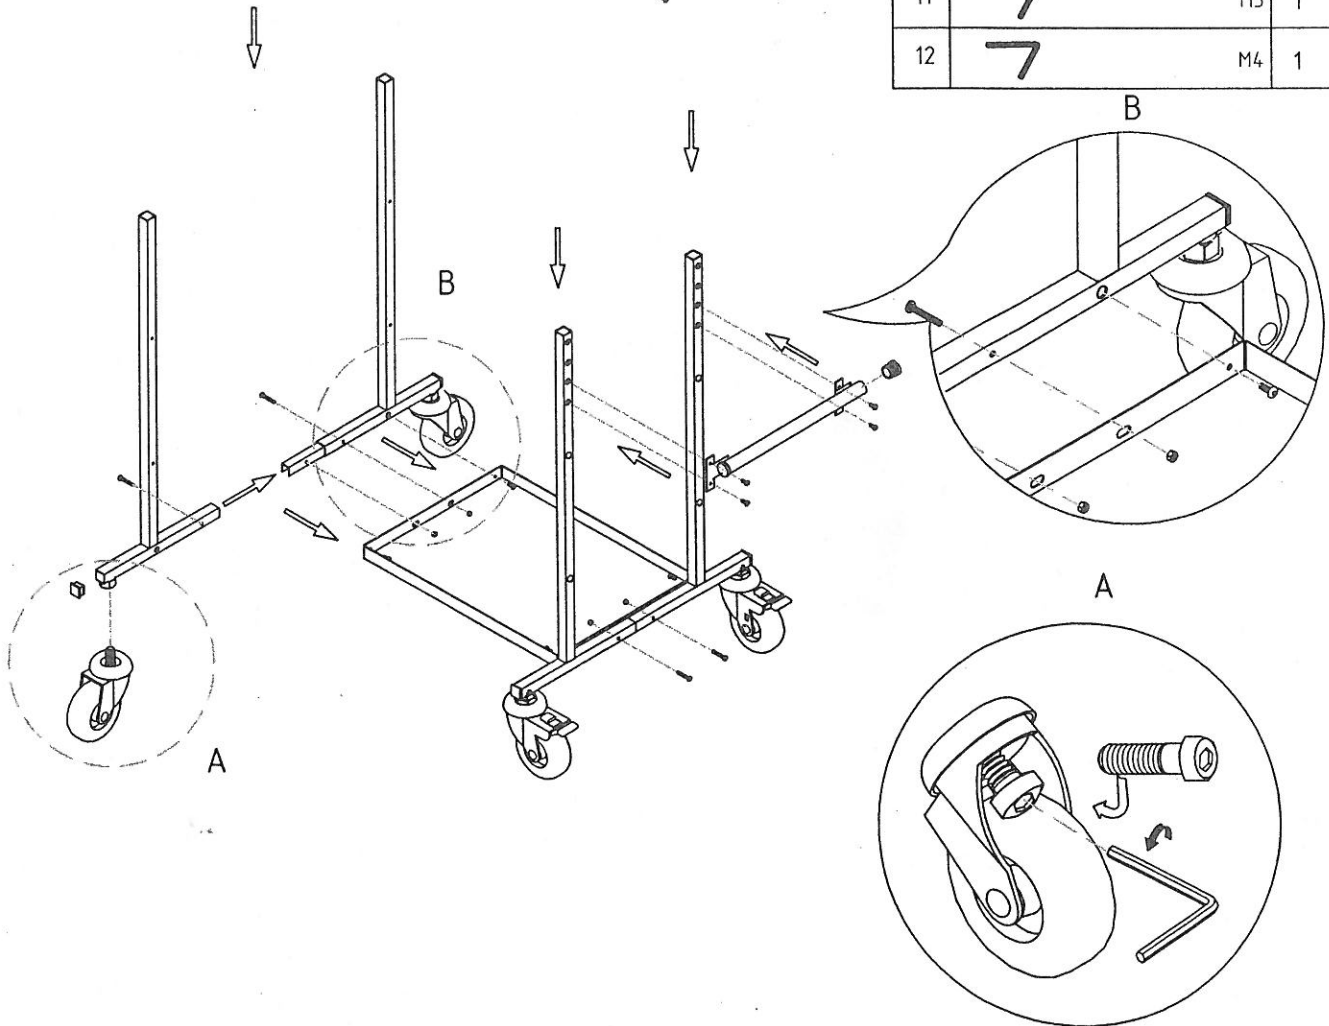

# Assembly Instructions

Name: TOOL TROLLEY PLUS

Page 1 of 2

Hardware list		
No.	Name	Q'ty
1	Screw: M6*40L	4
2	Screw: M6*20L	16
3	Screw: M8*15L	8
4	Hex bolt : M10*30L	4
5	Hex Nut M6	4
6	Plastic Plug	2
7	Plastic Plug	4
8	Wheel 125	4
9	Lock	1
10	M8	1
11	M5	1
12	M4	1

# Assembly Instructions

Name: TOOL TROLLEY PLUS

Page 2 of 2

E & F

D