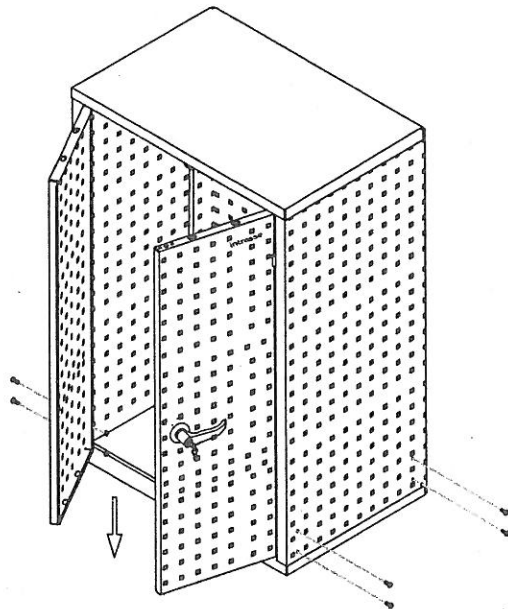

# Assembly Instructions

Name: TOOL TROLLEY PLUS

Page 1 of 2

Hardware list		
No.	Name	Q'ty
1	Screw: M6*40L	4
2	Screw: M6*20L	16
3	Screw: M8*15L	8
4	Hex bolt : M10*30L	4
5	Hex Nut M6	4
6	Plastic Plug	2
7	Plastic Plug	4
8	Wheel 125	4
9	Lock	1
10	M8	1
11	M5	1
12	M4	1

# Assembly Instructions

Name: TOOL TROLLEY PLUS

Page 2 of 2

E & F

D